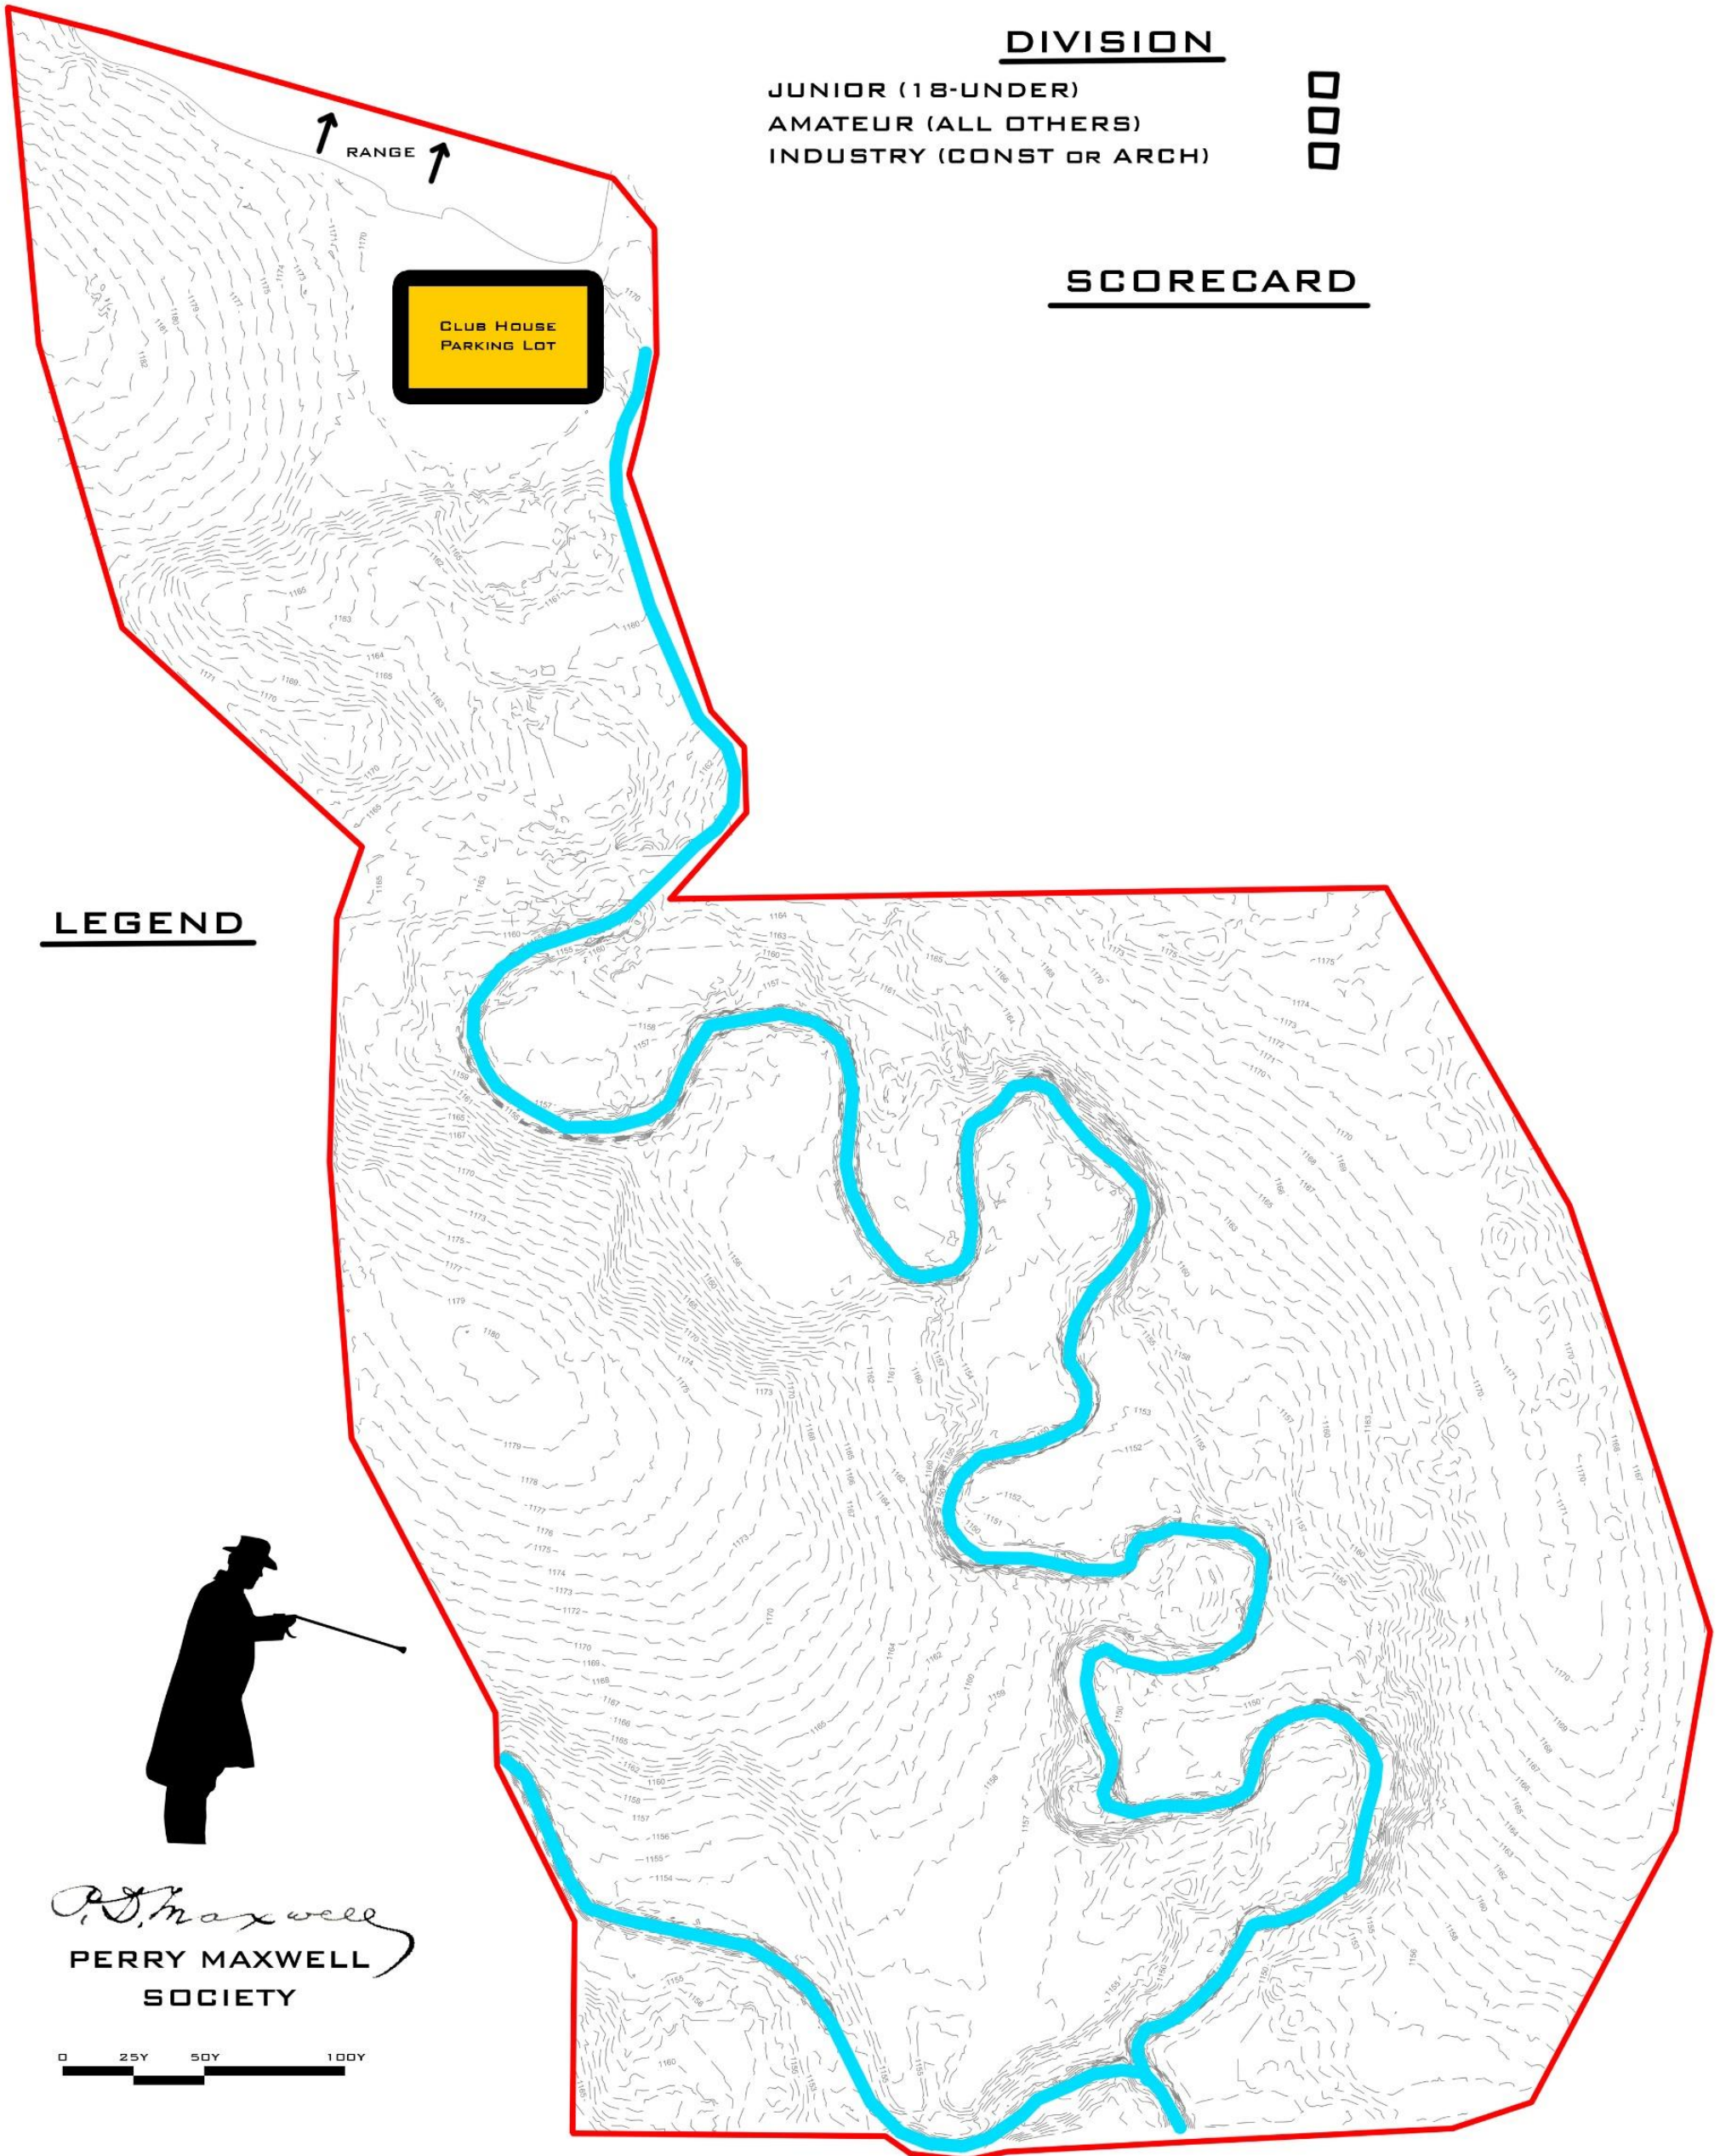

DUKE'S DESIGN COMPETITION

DIVISION

JUNIOR (18-UNDER)

AMATEUR (ALL OTHERS)

INDUSTRY (CONST OR ARCH)

SCORECARD

LEGEND

P. Maxwell
PERRY MAXWELL
SOCIETY